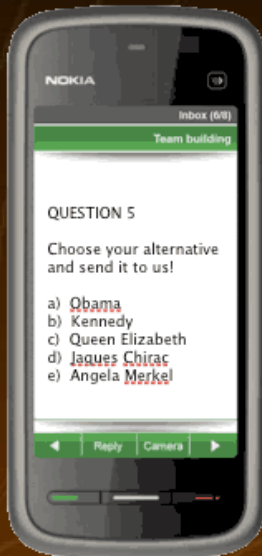

Quiz Show

Have you ever seen a quiz show and felt like you knew the answers? Here's a chance to prove yourselves and win!

This time, the Quiz Show questions are shown on stage at your meeting venue. Compete against your colleagues by using a mobile phone to choose the correct answers within 30 seconds.

You can use our amusing set of questions, come up with your own, or mix them all together!

The Quiz Show is a perfect activity for those that want to entertain their audience while at the same time have them listen and learn. It's the perfect min between easy entertainment and a serious lecture.

Fact File:

Game Area: Indoors

Duration: Approx 60 mins

Numbers: No Limit

CONTACT US!

www.xtreme.ie 01-6902070